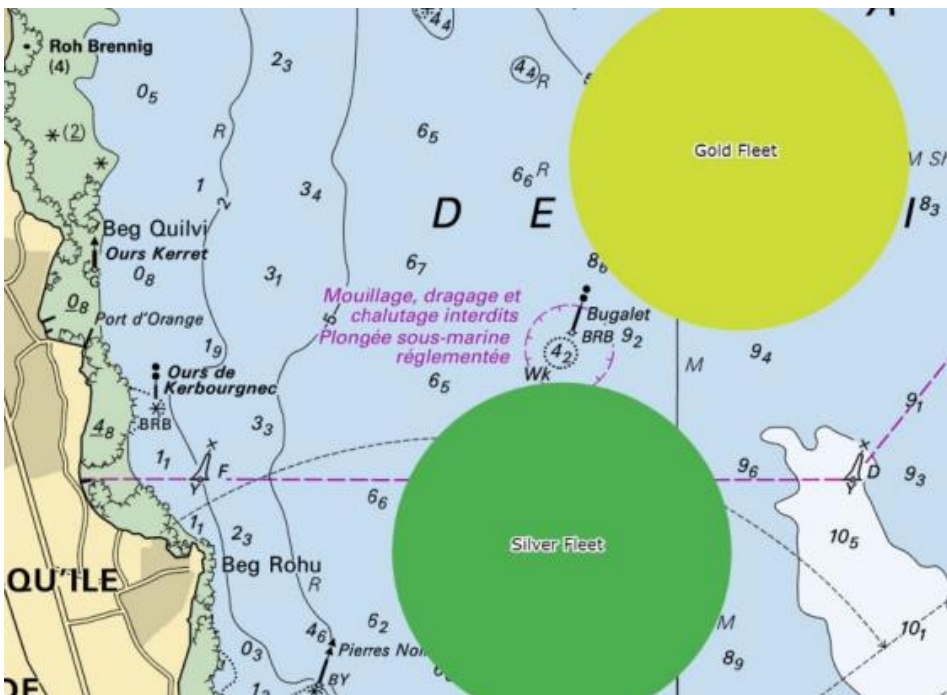

SAILING INSTRUCTIONS WASZP EUROPEAN GAMES

Programm Saturday 22th

8 Racing Area

GPS Center:

Silver Fleet: 47° 30' 36.77" N, 3° 05' 31.73" W

Gold Fleet: 47° 31' 47.31" N, 3° 04' 44.02" W

Published at 1900 the 21th of July