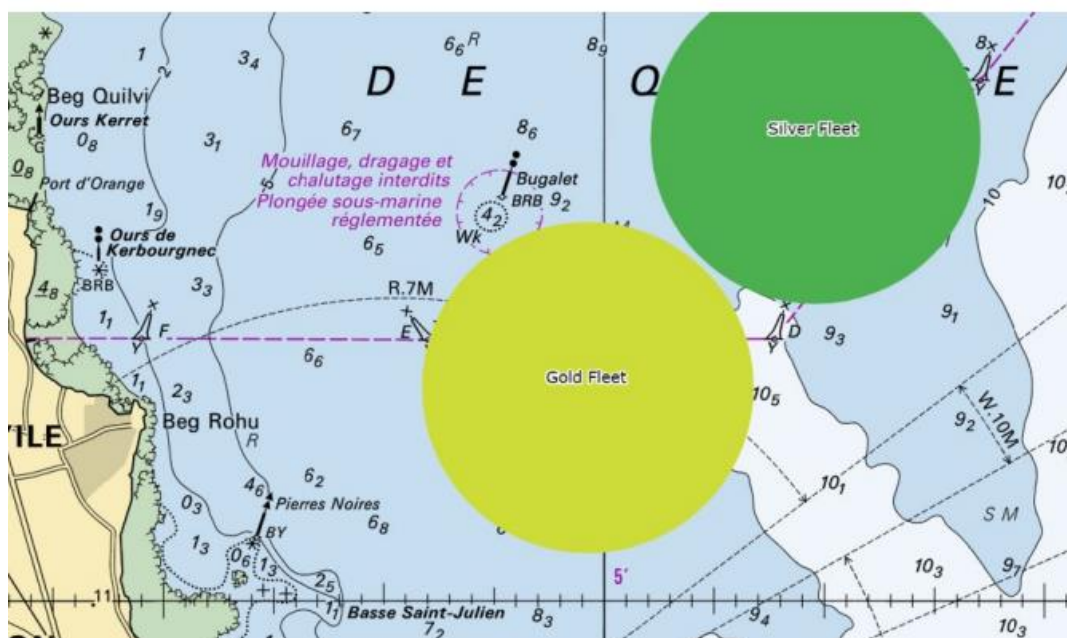

SAILING INSTRUCTIONS WASZP EUROPEAN GAMES

Programm Friday 21th

8 Racing Area

GPS Center:

Silver Fleet: 47° 31' 22.18" N, 3° 03' 57.40" W

Gold Fleet: 47° 30' 39.82" N, 3° 05' 03.99" W

Published at 2200 the 20th of July