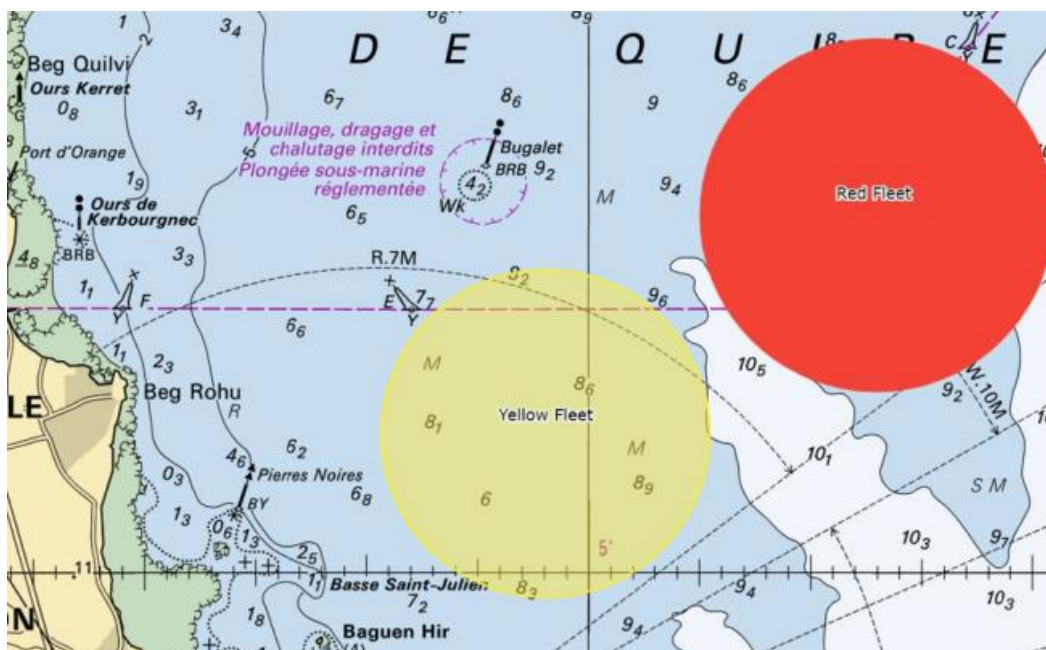

SAILING INSTRUCTIONS WASZP EUROPEAN GAMES

Programm Thursday 20th

6.1 The provisional schedule of races is as follows:

The first warning signal is delayed at 1300 on Thursday 20th.

8 Racing Area

GPS Center:

Red Fleet: 47° 30' 26.40" N, 3° 05' 11.40" W

Yellow Fleet: 47° 30' 25.93" N, 3° 05' 12.08" W

Published at 2300 the 18th of July

PRO

Carole Jaouen