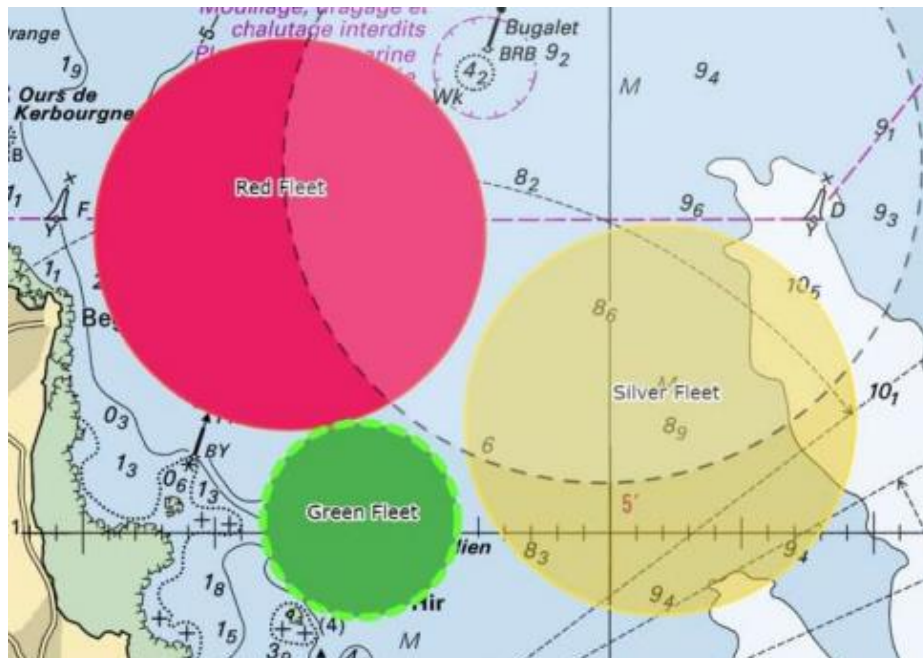

SAILING INSTRUCTIONS WASZP EUROPEAN GAMES

Programm Wednesday 19th

8 Racing Area

Center position of race area

Red Fleet: 47°51'27 N
3°10'36 W

Yellow Fleet: 47°50'48 N
3°08'02 W

Green Fleet: 47°50'06 N
3°09'91 W