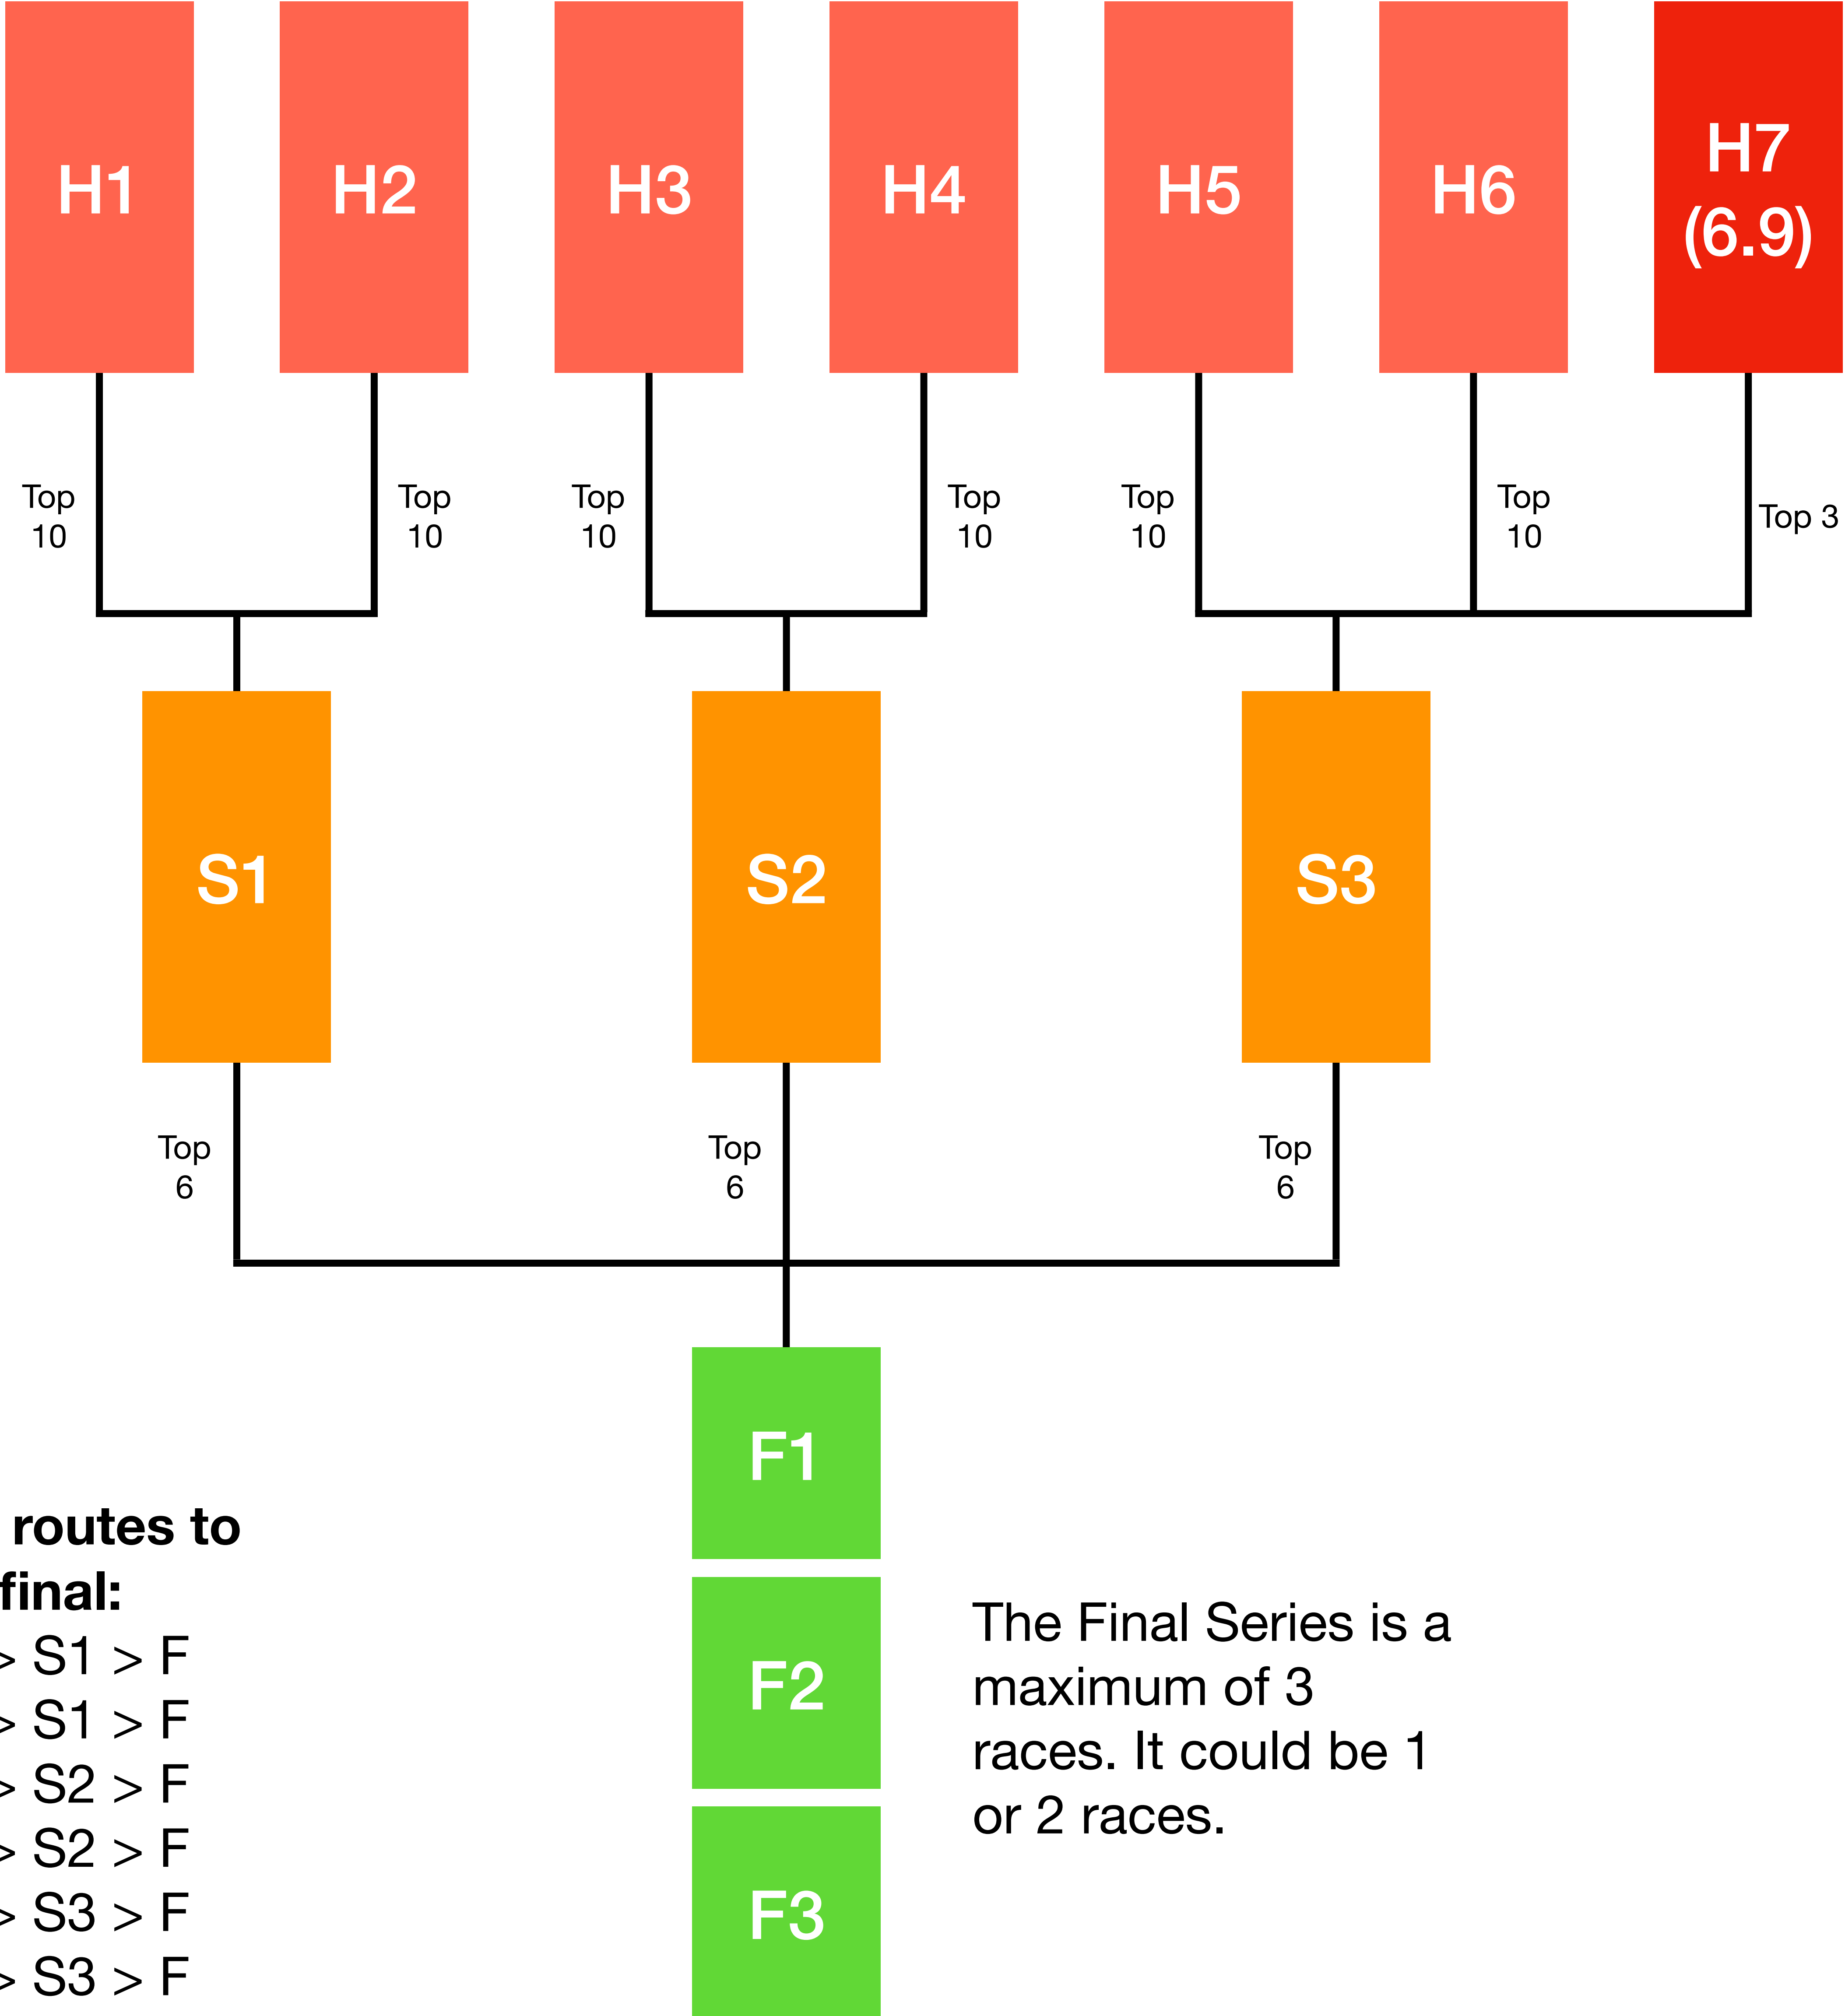

# SLALOM SERIES FORMAT

**The routes to the final:**

- H1 > S1 > F
- H2 > S1 > F
- H3 > S2 > F
- H4 > S2 > F
- H5 > S3 > F
- H6 > S3 > F

The Final Series is a maximum of 3 races. It could be 1 or 2 races.